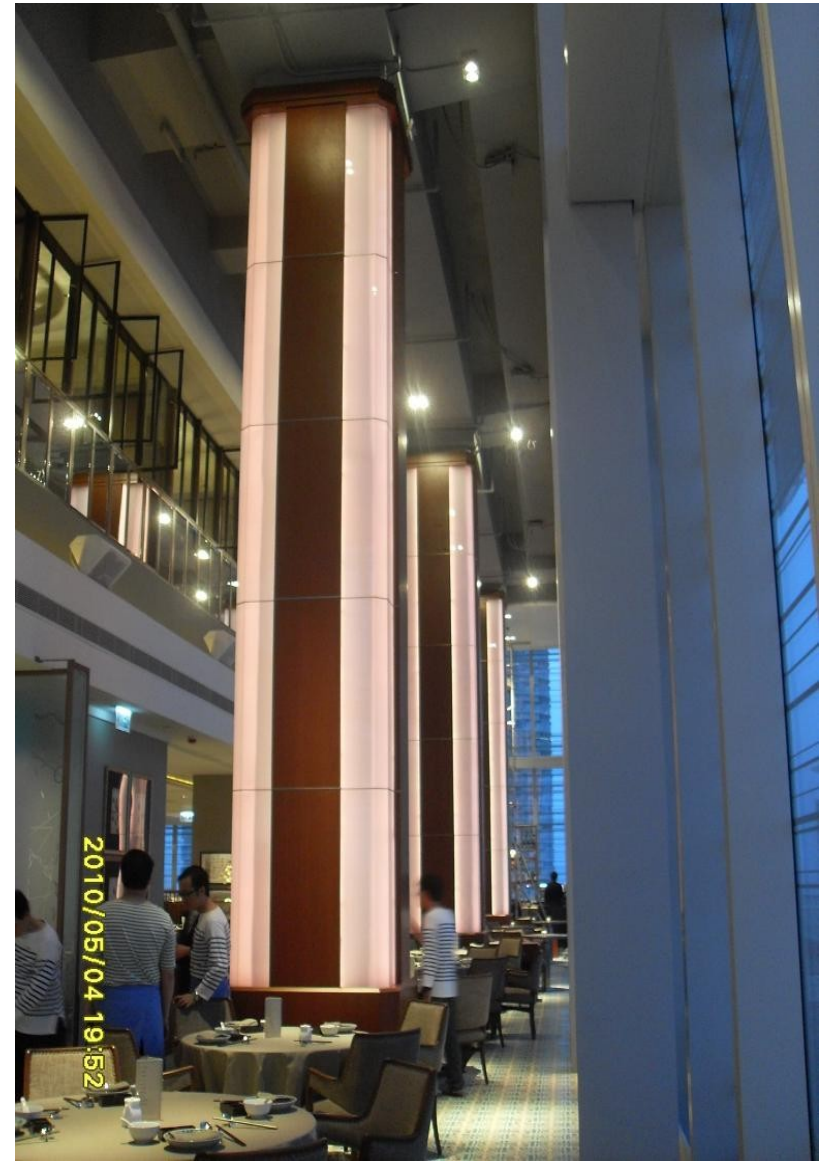

I SQUARE --- NANHAI NO.1 RESTAURANT

HONG KONG

- CYBER CONCEPT

NANHAI NO.1 RESTAURANT

CYBER CONCEPT

LED Noble Tube

DESCRIPTION

The **CyberSign** LED NOBLE TUBE is a new series of lighting system by our company. Which has over ten years of experience in Lighting equipment development and engineering field. "CyberSign-LED" perfectly suitable for enriching any environment with LED. Providing a combination of compact size and user friendly design, the board can quickly and easily be added to any flat surface, embellishing floors, ceilings, walls, Signage & decorative.